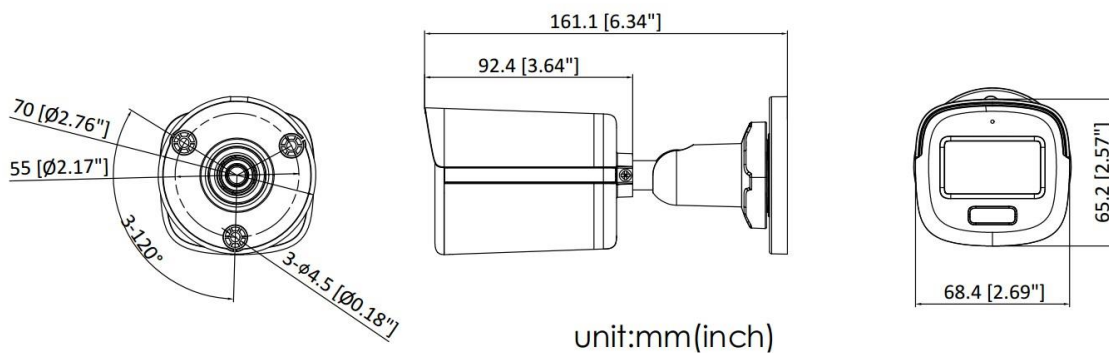

▪ Available Model

DS-2CE10DF0T-FS (2.8/3.6 mm)

▪ Dimension

▪ Accessory

▪ Optional

DS-1280ZJ-XS

Junction Box